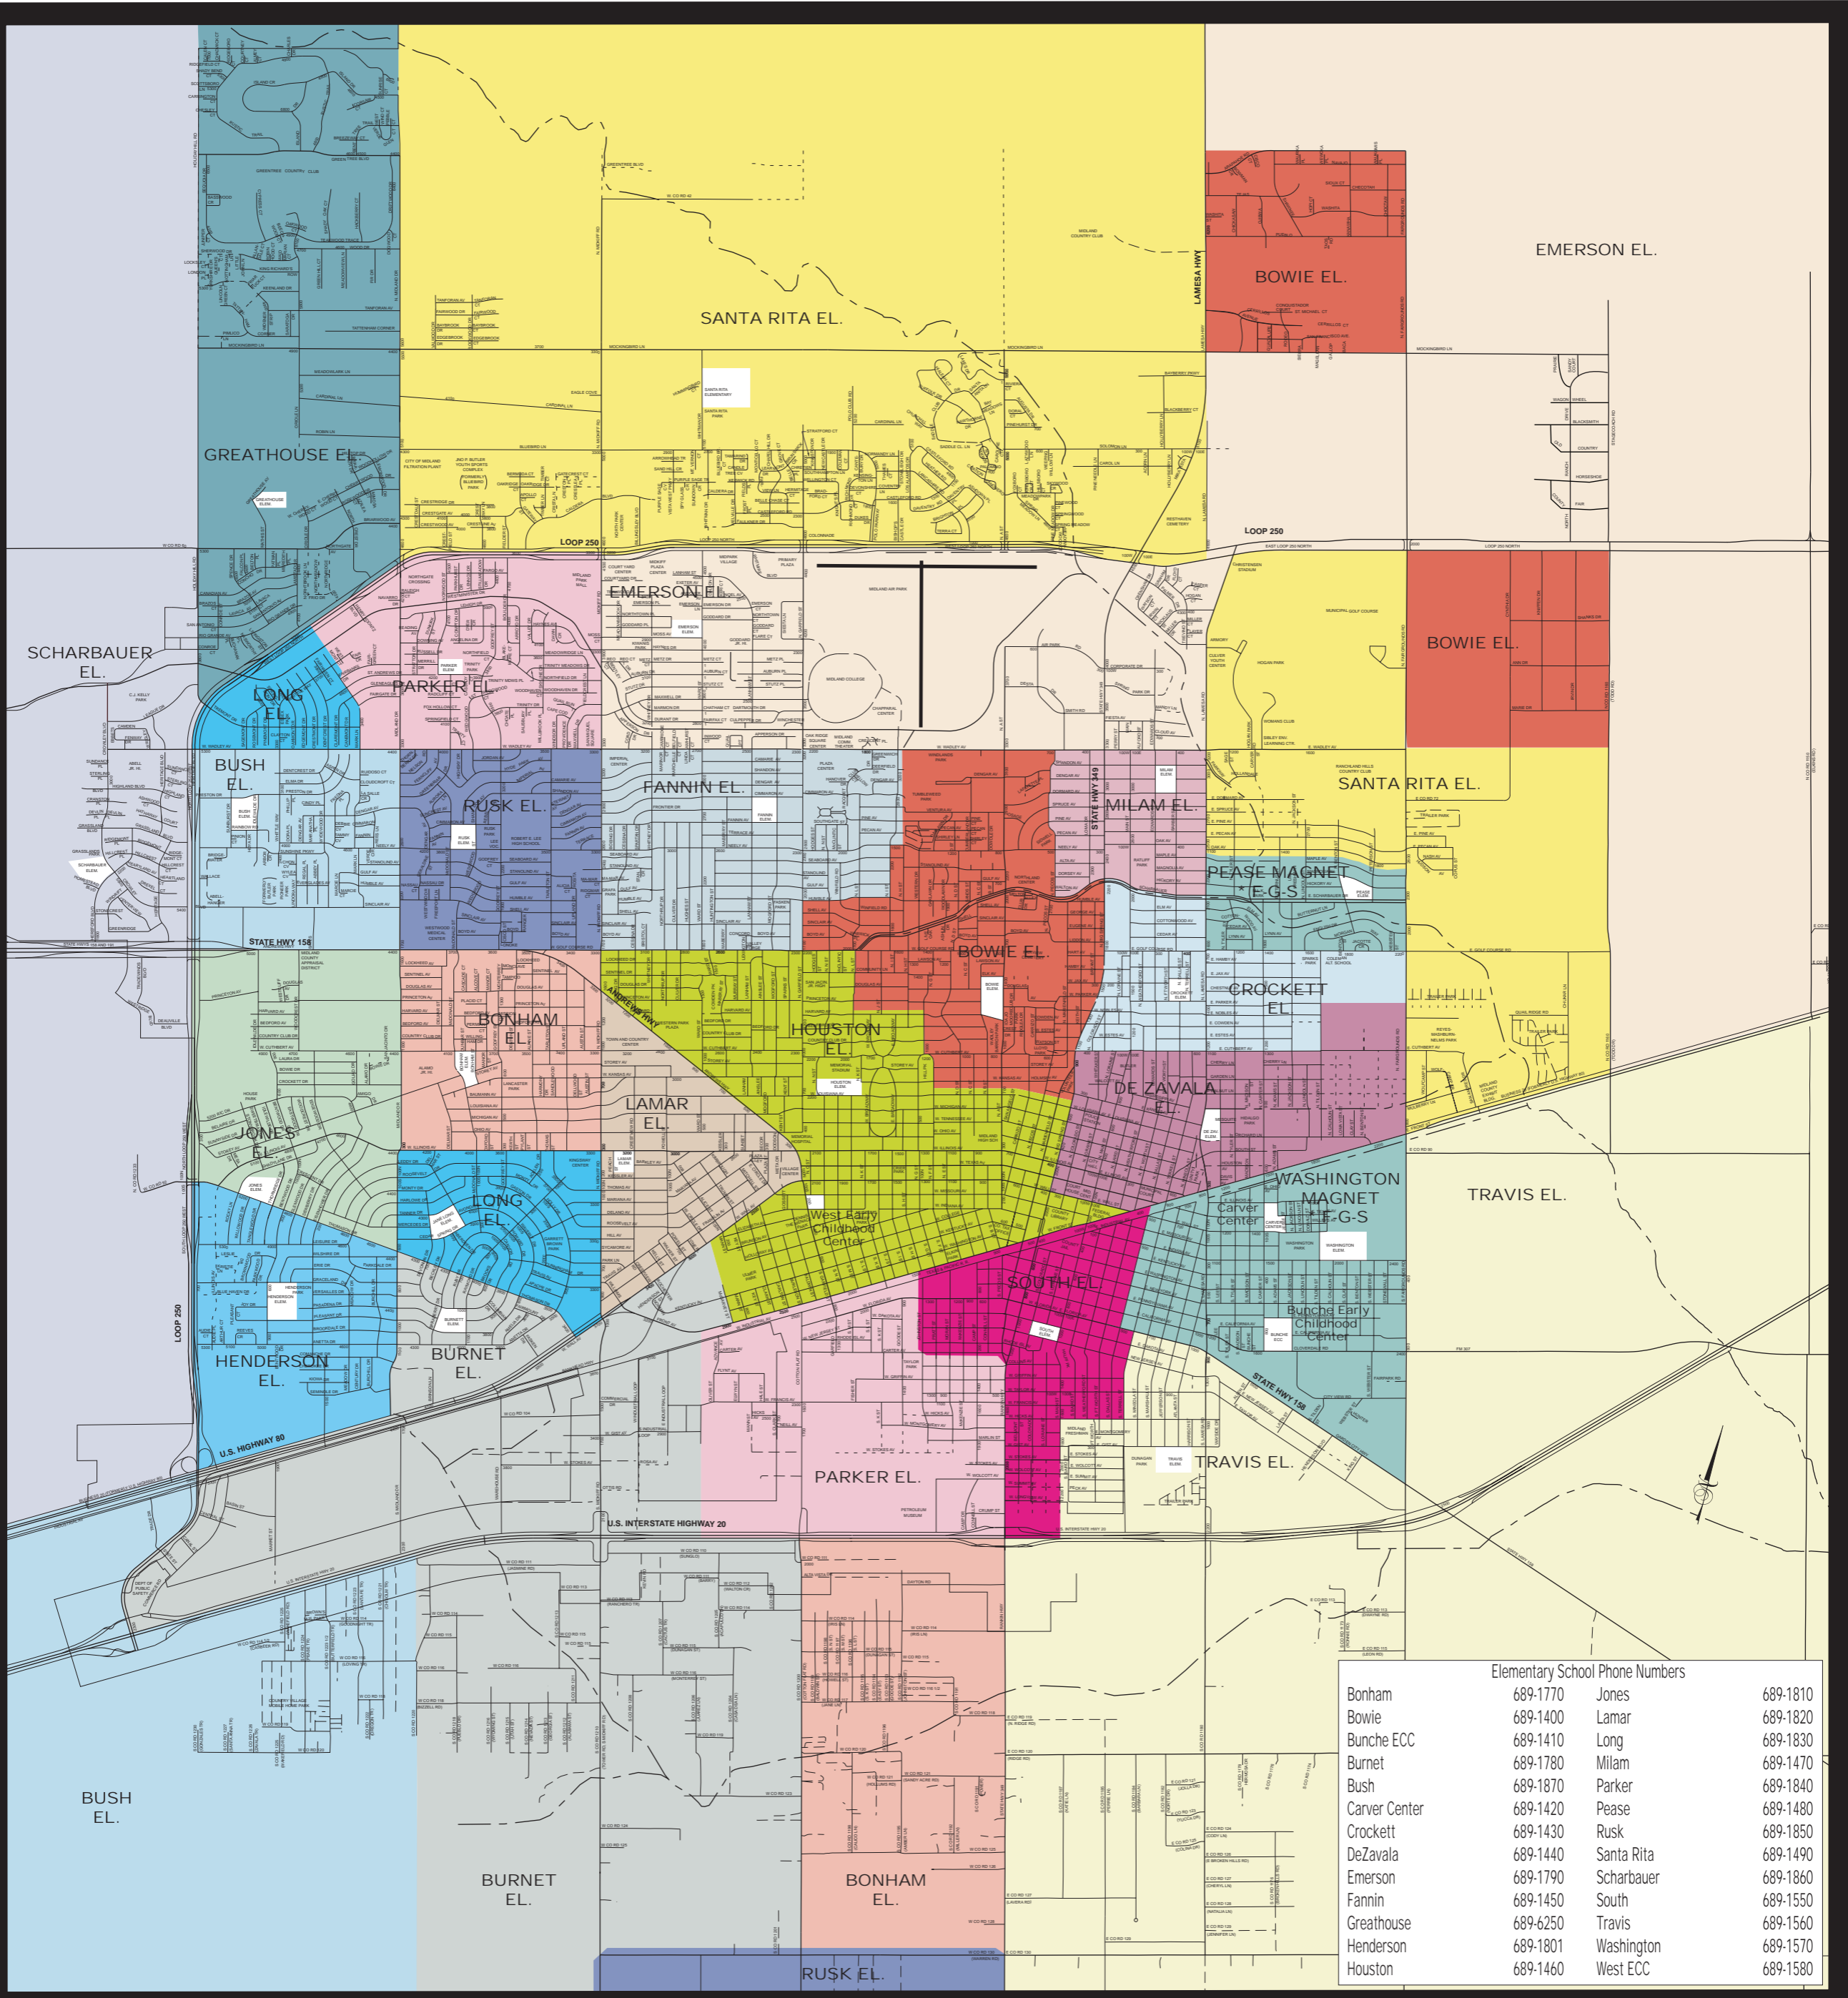

Educating the Future!

Midland Independent School District
615 W. Missouri Ave. Midland, Texas 79701
(432) 689-1000

Attendance Zones Grades K through 6

www.midlandisd.net

Educating the Future!

Midland Independent School District
615 W. Missouri Ave. Midland, Texas 79701
(432) 689-1000

Students living in areas not clearly shown in the above map should call 689-1000 to find out their child's campus, then call the campus for more information.

* Students residing in these neighborhoods will be assigned to other MISD campuses.

All MISD elementary students may apply for attendance at Pease and/or Washington Elementary Magnet Schools.